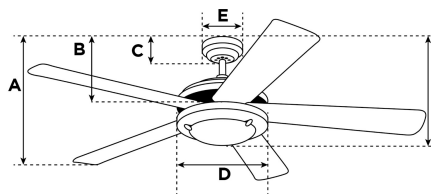

Item Number 7217200

Contempra Ceiling Fan

48" White Finish White ABS Blades

Specifications

Size	48"
Blades.....	ABS Blades (White)
Blade Pitch.....	12°
Approved Location	Indoor/Outdoor
Suggested Room Size.....	Large Room (up to 15x15)
Down Rod.....	N/A
Installation.....	Hugger
Max. Ceiling Angle.....	N/A
Lead Wire	12"
Light Bulb Usage.....	N/A
Control.....	Not Adaptable
Motor Finish.....	White
Motor Material	Silicon Steel Motor 153mm x 15mm
Reverse Airflow.....	Yes
Capacitor	Triple
Switch Housing Cap.....	Included

A. Top of Canopy to Bottom of Blades	7.5"
B. Top of Canopy to Bottom of Switch House	7.5"
C. Top of Canopy to Bottom of Canopy	N/A
D. Width of Motor Housing.....	10.2"
E. Width of Canopy.....	N/A
F. Top of Canopy to Bottom of Glass	N/A