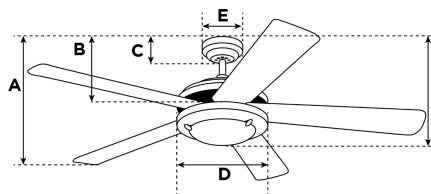

Item Number 7217700

Longo Ceiling Fan

54" Brushed Nickel Finish Reversible Blades
(Maple/Wengue) Includes Light Kit with Frosted Opal Glass

Specifications

Size	54"
Blades	Reversible Plywood Blades (Maple/Wengue)
Blade Pitch	13°
Approved Location	Indoor
Suggested Room Size	Great Room (up to 20x20)
Down Rod	3/4" x 4"
Installation	Down Rod Only
Max. Ceiling Angle	N/A
Lead Wire	54"
Light Bulb Usage	Includes 17 Watt Integrated LED
Control	Remote Control Included
Motor Finish	Brushed Nickel
Motor Material	AC Motor 153mm x 20mm
Reverse Airflow	Yes
Capacitor	Triple
Switch Housing Cap	Not Included

A. Top of Canopy to Bottom of Blades	13"
B. Top of Canopy to Bottom of Switch House	6.7"
C. Top of Canopy to Bottom of Canopy	2.1"
D. Width of Motor Housing	7.1"
E. Width of Canopy	5.9"
F. Top of Canopy to Bottom of Glass	14.8"