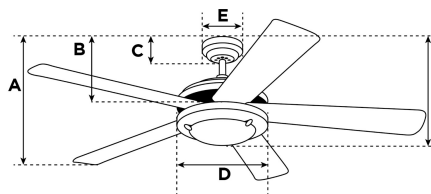

Item Number 7217800

Halley Ceiling Fan

44" Oil Rubbed Bronze Finish Reversible ABS Blades
(Dark Cherry/Mahogany) Includes Light Kit with
Frosted Opal Glass

Specifications

Size	44"
Blades	Reversible ABS Blades (Dark Cherry/Mahogany)
Blade Pitch	13°
Approved Location	Indoor/Outdoor
Suggested Room Size	Large Room (up to 15x15)
Down Rod	N/A
Installation	Hugger
Max. Ceiling Angle	N/A
Lead Wire	12"
Light Bulb Usage	Includes (2) Medium (E26) Base 9.8 Watt Omni LED Lamps
Control	Remote Control Included
Motor Finish	Oil Rubbed Bronze
Motor Material	Silicon Steel Motor 153mm x 17mm
Reverse Airflow	Yes
Capacitor	Dual
Switch Housing Cap	Not Included

A. Top of Canopy to Bottom of Blades	9.5"
B. Top of Canopy to Bottom of Switch House	3"
C. Top of Canopy to Bottom of Canopy	3"
D. Width of Motor Housing	9.5"
E. Width of Canopy	9.1"
F. Top of Canopy to Bottom of Glass	13.8"