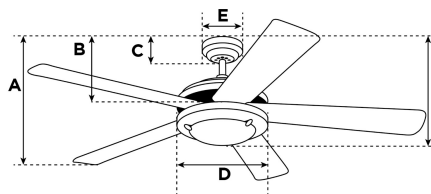

Item Number 7217900

Halley Ceiling Fan

44" Brushed Nickel Finish Reversible Blades
(Weathered Maple/Dark Cherry) Includes Light Kit with
Frosted Opal Glass

Specifications

Size	44"
Blades	Reversible Plywood Blades (Weathered Maple/Dark Cherry)
Blade Pitch	13°
Approved Location	Indoor
Suggested Room Size	Large Room (up to 15x15)
Down Rod	N/A
Installation	Hugger
Max. Ceiling Angle	N/A
Lead Wire	12"
Light Bulb Usage	Includes (2) Medium (E26) Base 9.8 Watt Omni LED Lamps
Control	Remote Control Included
Motor Finish	Brushed Nickel
Motor Material	Silicon Steel Motor 153mm x 17mm
Reverse Airflow	Yes
Capacitor	Dual
Switch Housing Cap	Not Included

A. Top of Canopy to Bottom of Blades	9.5"
B. Top of Canopy to Bottom of Switch House	3"
C. Top of Canopy to Bottom of Canopy	3"
D. Width of Motor Housing	9.5"
E. Width of Canopy	9.1"
F. Top of Canopy to Bottom of Glass	13.8"