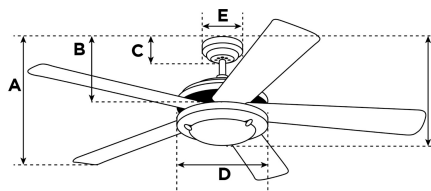

### Specifications

Size .....	56"
Blades.....	Reversible Plywood Blades (Rich Walnut/Maple)
Blade Pitch.....	12°
Approved Location .....	Indoor
Suggested Room Size.....	Large Room (12x12 to 18x18)
Down Rod.....	3/4" x 6"
Installation.....	Down Rod Only
Max. Ceiling Angle.....	N/A
Lead Wire .....	54"
Light Bulb Usage.....	Includes (2) Medium (E26) Base 8 Watt T7 LED Lamps
Control.....	Remote Control Included
Motor Finish.....	Brushed Nickel
Motor Material .....	Silicon Steel Motor 172mm x 20mm
Reverse Airflow.....	Yes
Capacitor .....	Dual
Switch Housing Cap.....	Not Included

### Warranty

Ceiling fans backed by our Limited Lifetime Warranty have a lifetime motor warranty and a 2-year warranty on all other parts.

A. Top of Canopy to Bottom of Blades .....	13.2"
B. Top of Canopy to Bottom of Switch House .....	11.9"
C. Top of Canopy to Bottom of Canopy .....	2.6"
D. Width of Motor Housing.....	9.8"
E. Width of Canopy.....	5.1"
F. Top of Canopy to Bottom of Glass .....	16.9"