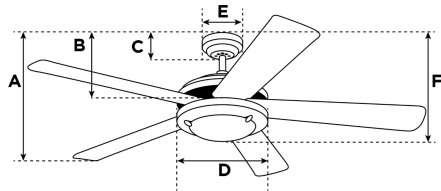

Item Number 7223100

Xavier II Ceiling Fan

52 in. Brushed Nickel Finish
with Gun Metal Accents Reversible Blades (Graphite/Weathered Maple) Spot
Lights

A. Top of Canopy to Bottom of Blades	16"
B. Top of Canopy to Bottom of Switch House	17.5"
C. Top of Canopy to Bottom of Canopy	2"
D. Width of Motor Housing.....	10"
E. Width of Canopy.....	5"
F. Top of Canopy to Bottom of Glass.....	22.5"

If a Combo Style Fan with a 4" Down Rod is installed without the Down Rod, Subtract 3" from the Dimensions Listed (A, B, F).
If a Combo Style Fan with a 6" Down Rod is installed without the Down Rod, Subtract 5" from the Dimensions Listed (A, B, F).

Warranty

Ceiling fans backed by our Limited Lifetime Warranty have a lifetime motor warranty and a 2-year warranty on all other parts.

Specifications are subject to change without notice, please visit www.westinghouselighting.com for latest information.

WESTINGHOUSE, and INNOVATION YOU CAN BE SURE OF are trademarks of Westinghouse Electric Corporation.
Used under license by Westinghouse Lighting. All Rights Reserved.