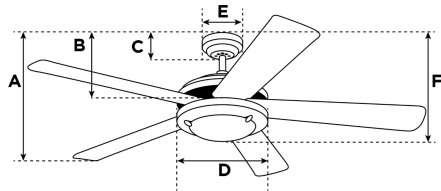

A. Top of Canopy to Bottom of Blades	9"
B. Top of Canopy to Bottom of Switch House	10.4"
C. Top of Canopy to Bottom of Canopy	2.5"
D. Width of Motor Housing.....	6.8"
E. Width of Canopy.....	5.1"
F. Top of Canopy to Bottom of Glass.....	12.1"