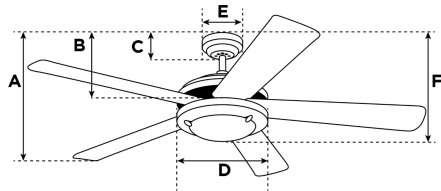

A. Top of Canopy to Bottom of Blades	16"
B. Top of Canopy to Bottom of Switch House	17.5"
C. Top of Canopy to Bottom of Canopy	2"
D. Width of Motor Housing.....	10"
E. Width of Canopy.....	5"
F. Top of Canopy to Bottom of Glass.....	22.5"