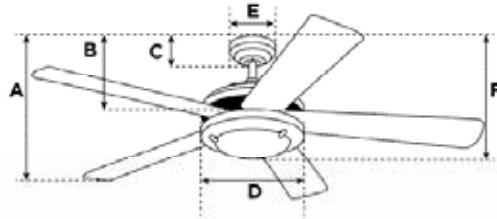

60 in. Black-Bronze Finish
Reversible Blades (Applewood/Cherry) Frosted Opal Glass
Smart Wifi Technology

A. Top of Canopy to Bottom of Blades.....	13.8"
B. Top of Canopy to Bottom of Switch House	11.5"
C. Top of Canopy to Bottom of Canopy	2.6"
D. Width of Motor Housing	10.6"
E. Width of Canopy.....	5.1"
F. Top of Canopy to Bottom of Glass.....	17.1"