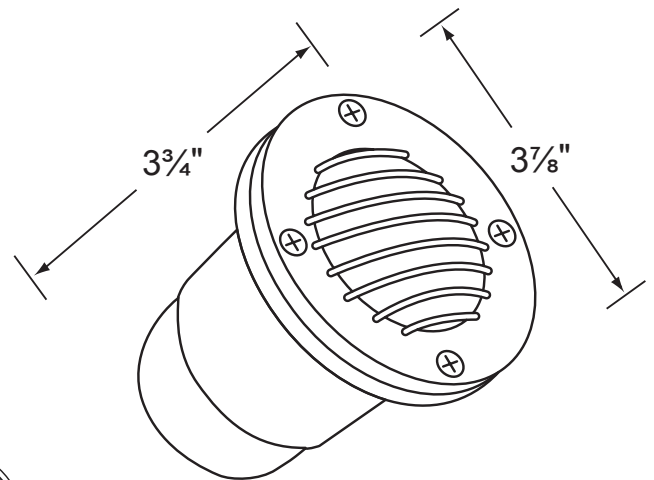

SPECIFICATION SHEET

PRODUCT # : CL-226-SS

• Well Lights

• 316 Marine Grade Stainless Steel

Fixture Specifications:

Housing: Solid Stainless Steel.

Finish : **SS- Stainless Steel**, Faceplate process. Also available in **AB** finish.

Lens: Clear, tempered and heat resistant convex glass. Extra flat lens included.

Socket: Top grade ceramic bi-pin socket with retention clip.

Lamp: 12V, MR-16 halogen 35W max. L-BAB-C20 (20w) standard. LED lamps are also available. See lamp guide, below for more information.

Gasket: Silicone "0" ring seals faceplate to housing providing weather tight protection.

Wiring: Fixture is prewired with a 3-ft 18-2 SJT-W direct burial cord. Wire connector available separately. Silicone filled wire nut (**CX-854**) may be ordered to Corona Lighting.

Mounting: In-ground direct burial or concrete encasement.

Electrical Notes: A remote 12V transformer required, may be ordered to Corona Lighting separately. Voltage range for 12V halogen lamps are 11V-12.5V Voltage range for LED lamps are 9V-17V.

Warranty: Limited lifetime warranty on stainless steel fixture against manufacturer's defects.

AVAILABLE LED LAMPS (Corona LED lamps have a five (5) year limited warranty against manufacturer's defects)

LAMP NUMBER	WATTS	BEAM		COLOR & TEMP.	RATED HOURS	HALOGEN EQUIVALENT
		SPREAD	LUMEN			
L-ED16-COB5W-SP	5	15° Spot	450	2700K	50,000	50 Watt
L-ED16-COB5W-FL	5	38° Flood	450	2700K	50,000	50 Watt
L-ED16-COB5W-WF	5	60° Wide Flood	450	2700K	50,000	50 Watt
L-ED16-COB5W-SP3K	5	15° Spot	470	3000K	50,000	50 Watt
L-ED16-COB5W-FL3K	5	38° Flood	470	3000K	50,000	50 Watt
L-ED16-COB5W-WF3K	5	60° Wide Flood	470	3000K	50,000	50 Watt
L-ED16-3W-SP	3.5	15° Spot	270	2700K	50,000	25 Watt
L-ED16-3W-FL	3.5	45° Flood	270	2700K	50,000	25 Watt
L-ED16-3W-WF	3.5	60° Wide Flood	270	2700K	50,000	25 Watt
L-ED16-5W-SP	5	15° Spot	350	2700K	50,000	40 Watt
L-ED16-5W-FL	5	45° Flood	350	2700K	50,000	40 Watt
L-ED16-5W-WF	5	60° Wide Flood	350	2700K	50,000	40 Watt

For more additional Lamps, and accessories visit Coronalighting.com

JOB INFORMATION

TYPE: _____ DATE: _____

JOB NAME & ADDRESS: _____

PRODUCT #: _____

TOTAL QUANTITY: _____

LAMP TYPE & WATTAGE: _____

TRANSFORMER: _____

CONTRACTOR: _____

SPECIFIER: _____

• When ordering LED lamp with a fixture your part number should follow the format below:

• CL - **product #** - **lamp** - **wattage** - **lamp angle**

CL - 226-SS - L-ED16 - 5W - FL

Example: CL-226-SS-L-ED16-5W-FL

• Corona Lighting reserves the right to make any change and/or improvement to the design and construction of this fixture without further notification.