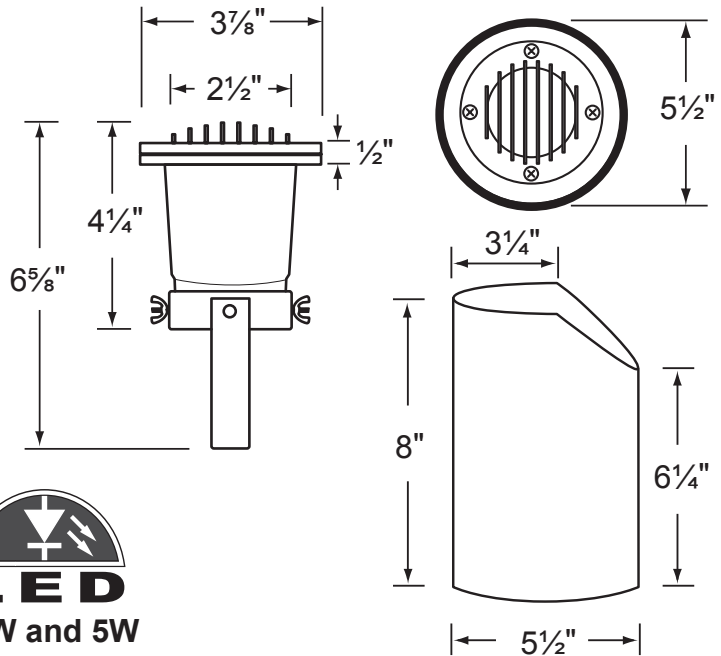

SPECIFICATION SHEET

PRODUCT # : CL-233-AB

• Well Lights

• Cast Brass

Fixture Specifications:

Housing: Cast brass adjustable fixture, suspended inside a reversible PVC sleeve with both flat and angle-cut options on either end.

Finish : **AB- Antique Bronze**, Faceplate Natural toning process. AB finish will vary due to artistic process. Also available in **SS** finish.

Lens: Clear, tempered and heat resistant convex glass. Extra flat lens included.

Socket: Top grade ceramic bi-pin socket with retention clip.

Lamp: 12V, MR-16 halogen 50W max. L-BAB-C20 (20w) standard. LED lamps are also available. See lamp guide, below for more information.

Gasket: Silicone "O" ring seals faceplate to housing providing weather tight protection.

Wiring: Fixture is prewired with a 3-ft 18-2 SJT-W direct burial cord. Wire connector available separately. Silicone filled wire nut (**CX-854**) may be ordered to Corona Lighting.

Mounting: In-ground direct burial or concrete encasement.

Electrical Notes: A remote 12V transformer required, may be ordered to Corona Lighting separately. Voltage range for 12V halogen lamps are 11V-12.5V Voltage range for LED lamps are 9V-17V.

Warranty: Limited lifetime warranty on brass fixture against manufacturer's defects.

AVAILABLE LED LAMPS (Corona LED lamps have a five (5) year limited warranty against manufacturer's defects)

LAMP NUMBER	WATTS	BEAM		COLOR & TEMP.	RATED HOURS	HALOGEN EQUIVALENT
		SPREAD	LUMEN			
L-ED16-COB5W-SP	5	15° Spot	450	2700K	50,000	50 Watt
L-ED16-COB5W-FL	5	38° Flood	450	2700K	50,000	50 Watt
L-ED16-COB5W-WF	5	60° Wide Flood	450	2700K	50,000	50 Watt
L-ED16-COB5W-SP3K	5	15° Spot	470	3000K	50,000	50 Watt
L-ED16-COB5W-FL3K	5	38° Flood	470	3000K	50,000	50 Watt
L-ED16-COB5W-WF3K	5	60° Wide Flood	470	3000K	50,000	50 Watt
L-ED16-3W-SP	3.5	15° Spot	270	2700K	50,000	25 Watt
L-ED16-3W-FL	3.5	45° Flood	270	2700K	50,000	25 Watt
L-ED16-3W-WF	3.5	60° Wide Flood	270	2700K	50,000	25 Watt
L-ED16-5W-SP	5	15° Spot	350	2700K	50,000	40 Watt
L-ED16-5W-FL	5	45° Flood	350	2700K	50,000	40 Watt
L-ED16-5W-WF	5	60° Wide Flood	350	2700K	50,000	40 Watt

For more additional Lamps, and accessories visit Coronalighting.com

JOB INFORMATION

TYPE: _____ DATE: _____

JOB NAME & ADDRESS: _____

PRODUCT #: _____

TOTAL QUANTITY: _____

LAMP TYPE & WATTAGE: _____

TRANSFORMER: _____

CONTRACTOR: _____

SPECIFIER: _____

• When ordering LED lamp with a fixture your part number should follow the format below:

• **CL** - **product #** - **lamp** - **wattage** - **lamp angle**

CL - 233-AB - L-ED16 - 5W - FL

Example: CL-233-AB-L-ED16-5W-FL

• Corona Lighting reserves the right to make any change and/or improvement to the design and construction of this fixture without further notification.