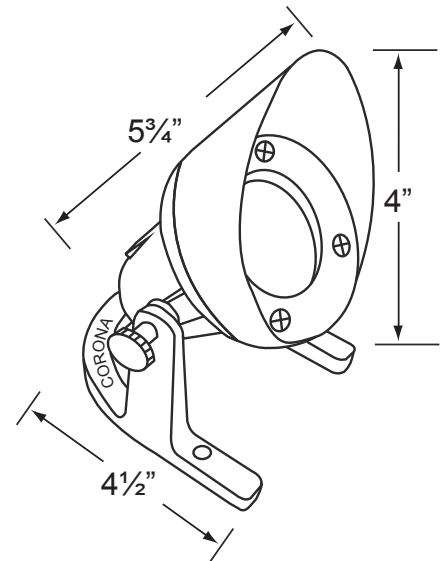

AVAILABLE LED LAMPS (Corona LED lamps have a five (5) year limited warranty against manufacturer's defects)

LAMP NUMBER	WATTS	BEAM		COLOR & TEMP.	RATED HOURS	HALOGEN EQUIVALENT
		SPREAD	LUMEN			
L-ED16-COB5W-SP	5	15° Spot	450	2700K	50,000	50 Watt
L-ED16-COB5W-FL	5	38° Flood	450	2700K	50,000	50 Watt
L-ED16-COB5W-WF	5	60° Wide Flood	450	2700K	50,000	50 Watt
L-ED16-COB5W-SP3K	5	15° Spot	470	3000K	50,000	50 Watt
L-ED16-COB5W-FL3K	5	38° Flood	470	3000K	50,000	50 Watt
L-ED16-COB5W-WF3K	5	60° Wide Flood	470	3000K	50,000	50 Watt
L-ED16-3W-SP	3.5	15° Spot	270	2700K	50,000	25 Watt
L-ED16-3W-FL	3.5	45° Flood	270	2700K	50,000	25 Watt
L-ED16-3W-WF	3.5	60° Wide Flood	270	2700K	50,000	25 Watt
L-ED16-5W-SP	5	15° Spot	350	2700K	50,000	40 Watt
L-ED16-5W-FL	5	45° Flood	350	2700K	50,000	40 Watt
L-ED16-5W-WF	5	60° Wide Flood	350	2700K	50,000	40 Watt

For more additional Lamps, and accessories visit Coronalighting.com

JOB INFORMATION

TYPE: _____ DATE: _____

JOB NAME & ADDRESS: _____

PRODUCT #:

TOTAL QUANTITY:

LAMP TYPE & WATTAGE:

TRANSFORMER:

CONTRACTOR:

SPECIFIER:

• When ordering LED lamp with a fixture your part number should follow the format below:

• **CL** - **product #** - **lamp** - **wattage** - **lamp angle**

CL - 308-AB - L-ED16 - 5W - FL

Example: CL-308-AB-L-ED16-5W-FL

• Corona Lighting reserves the right to make any change and/or improvement to the design and construction of this fixture without further notification.