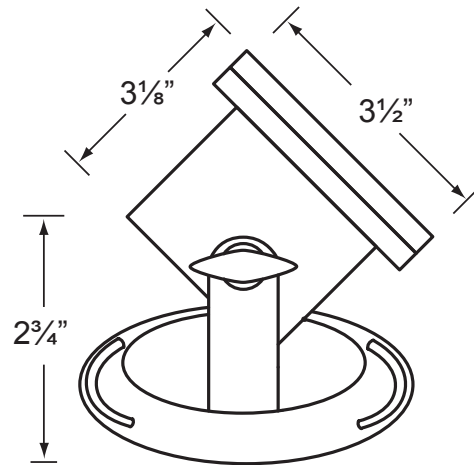

AVAILABLE LED LAMPS (Corona LED lamps have a five (5) year limited warranty against manufacturer's defects)

LAMP NUMBER	WATTS	BEAM		COLOR & TEMP.	RATED HOURS	HALOGEN EQUIVALENT
		SPREAD	LUMEN			
L-ED16-COB5W-SP	5	15° Spot	450	2700K	50,000	50 Watt
L-ED16-COB5W-FL	5	38° Flood	450	2700K	50,000	50 Watt
L-ED16-COB5W-WF	5	60° Wide Flood	450	2700K	50,000	50 Watt
L-ED16-COB5W-SP3K	5	15° Spot	470	3000K	50,000	50 Watt
L-ED16-COB5W-FL3K	5	38° Flood	470	3000K	50,000	50 Watt
L-ED16-COB5W-WF3K	5	60° Wide Flood	470	3000K	50,000	50 Watt
L-ED16-3W-SP	3.5	15° Spot	270	2700K	50,000	25 Watt
L-ED16-3W-FL	3.5	45° Flood	270	2700K	50,000	25 Watt
L-ED16-3W-WF	3.5	60° Wide Flood	270	2700K	50,000	25 Watt
L-ED16-5W-SP	5	15° Spot	350	2700K	50,000	40 Watt
L-ED16-5W-FL	5	45° Flood	350	2700K	50,000	40 Watt
L-ED16-5W-WF	5	60° Wide Flood	350	2700K	50,000	40 Watt

For more additional Lamps, and accessories visit Coronalighting.com

JOB INFORMATION

TYPE: _____ DATE: _____
JOB NAME & ADDRESS: _____
PRODUCT #: _____
TOTAL QUANTITY: _____
LAMP TYPE & WATTAGE: _____
TRANSFORMER: _____
CONTRACTOR: _____
SPECIFIER: _____

• When ordering LED lamp with a fixture your part number should follow the format below:

• **CL** - **product #** - **lamp** - **wattage** - **lamp angle**
CL - 311-AB - L-ED16 - 5W - FL

Example: CL-311-AB-L-ED16-5W-FL

• Corona Lighting reserves the right to make any change and/or improvement to the design and construction of this fixture without further notification.