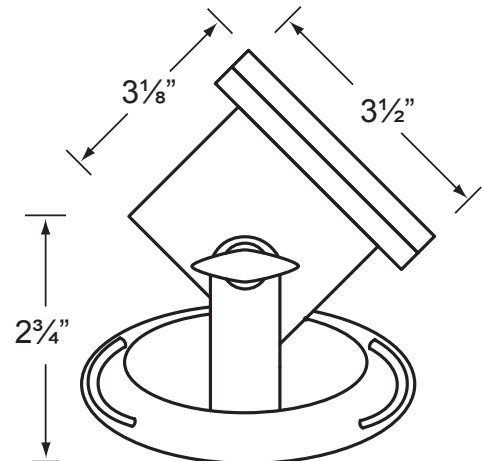

AVAILABLE LED LAMPS (Corona LED lamps have a five (5) year limited warranty against manufacturer's defects)

JOB INFORMATION

LAMP NUMBER	WATTS	BEAM		COLOR & TEMP.	RATED HOURS	HALOGEN EQUIVALENT
		SPREAD	LUMEN			
L-ED16-COB5W-SP	5	15° Spot	450	2700K	50,000	50 Watt
L-ED16-COB5W-FL	5	38° Flood	450	2700K	50,000	50 Watt
L-ED16-COB5W-WF	5	60° Wide Flood	450	2700K	50,000	50 Watt
L-ED16-COB5W-SP3K	5	15° Spot	470	3000K	50,000	50 Watt
L-ED16-COB5W-FL3K	5	38° Flood	470	3000K	50,000	50 Watt
L-ED16-COB5W-WF3K	5	60° Wide Flood	470	3000K	50,000	50 Watt
L-ED16-3W-SP	3.5	15° Spot	270	2700K	50,000	25 Watt
L-ED16-3W-FL	3.5	45° Flood	270	2700K	50,000	25 Watt
L-ED16-3W-WF	3.5	60° Wide Flood	270	2700K	50,000	25 Watt
L-ED16-5W-SP	5	15° Spot	350	2700K	50,000	40 Watt
L-ED16-5W-FL	5	45° Flood	350	2700K	50,000	40 Watt
L-ED16-5W-WF	5	60° Wide Flood	350	2700K	50,000	40 Watt

TYPE: _____ DATE: _____
JOB NAME & ADDRESS: _____
PRODUCT #: _____
TOTAL QUANTITY: _____
LAMP TYPE & WATTAGE: _____
TRANSFORMER: _____
CONTRACTOR: _____
SPECIFIER: _____

For more additional Lamps, and accessories visit Coronalighting.com

• When ordering LED lamp with a fixture your part number should follow the format below:

• CL - **product #** - **lamp** - **wattage** - **lamp angle**
CL - 312-SS - L-ED16 - 5W - FL

Example: CL-312-SS-L-ED16-5W-FL

• Corona Lighting reserves the right to make any change and/or improvement to the design and construction of this fixture without further notification.