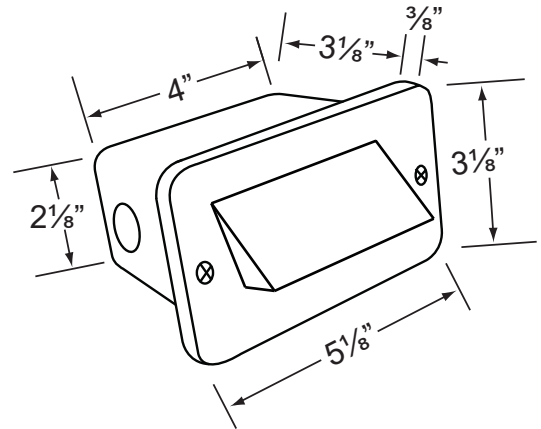

**Gasket:** Silicone gasket, seals faceplate to housing. Providing weather tight protection.  
**Wiring:** Fixture is prewired with a 3-ft 18-2 SJT-W direct burial cord. Wire connector available separately. Silicone filled wire nut (**CX-854**) may be ordered to Corona Lighting.  
**Mounting:** Recessed mount back box. Best used in concrete, brick and other masonry, with 3x 1/2" NPT inlets.  
**Electrical Notes:** A remote 12V transformer required, may be ordered to Corona Lighting separately. Voltage range for LED lamps are 10V to 18V.  
**Warranty:** Limited lifetime warranty on fixture housing and faceplate against manufacturer's defects.