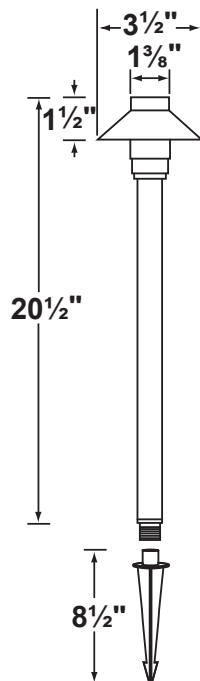

CL-640-BZ-12
12" Stem
(Optional) Shown

AVAILABLE LED LAMPS (Corona LED lamps have a five (5) year limited warranty against manufacturer's defects)

LAMP NUMBER	WATTS	BEAM		COLOR & TEMP.	RATED HOURS	HALOGEN EQUIVALENT
		SPREAD	LUMEN			
L-EDT3-2W	2	360°	200	2700K	25,000	20 Watt
L-EDT3-2.5W	2.5	180°	240	2700K	25,000	35 Watt
L-EDT3-2W-3K	2	360°	210	3000K	25,000	20 Watt
L-EDT3-2.5W-3K	2.5	180°	250	3000K	25,000	35 Watt
L-EDT3-AM*	2	360°	170	2000K	25,000	20 Watt

JOB INFORMATION

TYPE: DATE:

JOB NAME & ADDRESS:

PRODUCT #:

TOTAL QUANTITY:

LAMP TYPE & WATTAGE:

TRANSFORMER:

CONTRACTOR:

SPECIFIER:

AVAILABLE HALOGEN LAMPS

LAMP NUMBER	WATTS	BEAM		COLOR & TEMP.	RATED HOURS
		SPREAD	LUMEN		
L-10T3	10		120	2950K	2,000
L-20T3	20		300	2950K	2,000
L-10T3/SC	10		120	2950K	2,000
L-10T3/SC	20		300	2950K	2,000

* AM- Amber color

For more additional Lamps, and accessories visit Coronalighting.com

• When ordering a halogen or xenon lamp add lamp number to the end of the product number. If you are ordering LED lamps you should follow the format below:

• **CL** - **product #** - **color** - **lamp** - **wattage**
CL - 640 - BK - L-EDT3 - 2W-3K

Example: CL-640-BK-L-EDT3-2W-3K

• Corona Lighting reserves the right to make any change and/or improvement to the design and construction of this fixture without further notification.