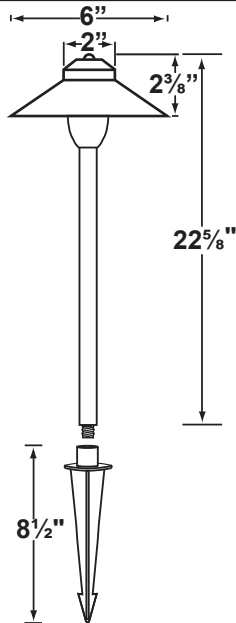

CL-653B-GM-12
12" Stem shown

Stem options