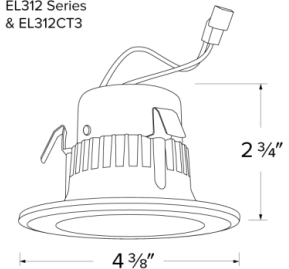

EL312 Series & EL312CT3

EL312 Series & EL312CT3