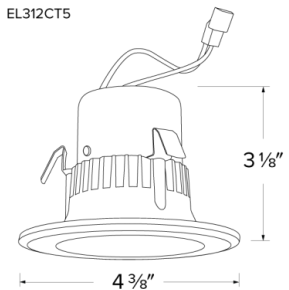

Warranty: ELCO Products are built to last with a 5-year Limited Warranty.

EL312 Series & EL312CT3

EL312 Series & EL312CT3

EL312CT5

EL312CT5

Product Numbers

Item	Lamp type	Lumens	CCT	Watts	Voltage	Dimming	Beam Angle	Finish
EL312CT3W	LED	700 lm	2700K, 3000K, 3500K	9W	120V	Triac/ELV	90°	White
EL312CT5W	LED	710 lm	2700K, 3000K, 3500K, 4000K, 5000K	10W	120V	Triac/ELV	90°	White
EL312CT3BZ	LED	700 lm	2700K, 3000K, 3500K	9W	120V	Triac/ELV	90°	Bronze