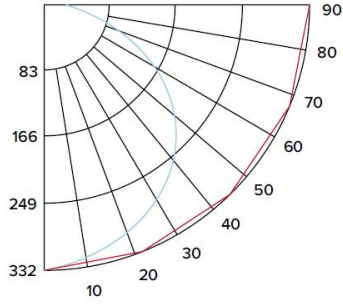

LED Reflector Insert

Multiplier: 3000K (x 1.04)

PHOTOMETRIC REPORT

Product #: EL31227
Wattage/Lumens: 8.1W/ 692 Lm
Luminaire LPW: 85 Lm/W

CANDLE POWER SUMMARY

Degrees Vertical	0°
0	332
5	329
15	313
25	280
35	231
45	168
55	105
65	52
75	16
85	4.04
90	0.09

ILLUMINANCE AT A DISTANCE

Distance to Target Plane	Footcandles Beam Center	Beam Diameter
4'	20.7	8.1'
6'	9.22	12.2'
8'	5.19	16.3'
10'	3.32	20.3'

ZONAL LUMEN SUMMARY

Zone	Lumens	% Luminaire
0-30°	248.63	35.90
0-40°	392.88	56.80
0-60°	617.73	89.20
0-90°	692.16	100.00