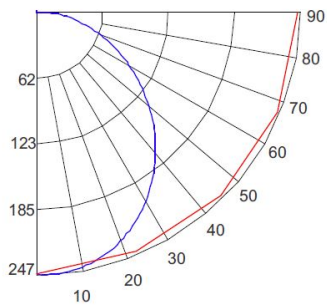

LED Adjustable Gimbal Insert

Multiplier: 3000K (x 1.04)

PHOTOMETRIC REPORT

Product #: EL41627W
Wattage/Lumens: 8.52W/ 642 lm
Luminaire LPW: 75 Lm/W

CANDLE POWER SUMMARY

Degrees Vertical	0°
0	245
5	244
15	234
25	215
35	186
45	152
55	116
65	79
75	44
85	11
90	1

ILLUMINANCE AT A DISTANCE

Distance to Target Plane	Footcandles Beam Center	Beam Diameter
4'	15.3	10.1'
6'	6.80	15.1'
8'	3.83	20.2'
10'	2.45	25.2'

ZONAL LUMEN SUMMARY

Zone	Lumens	% Luminaire
0-30°	185.62	28.90
0-40°	299.00	46.60
0-60°	510.80	79.60
0-90°	640.68	99.80