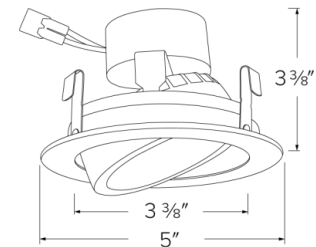

EL416 & EL416CT3 Dimensions

EL416 Series & EL416CT3

EL416CT5