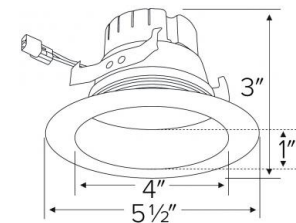

Dimensions

Product Numbers

Item	Lamp type	Lumens	CCT	Watts	Voltage	Dimming	Beam Angle	Finish
EL41730W	LED	1000 lm	3000K	12W	120V	Triac/ELV	90°	White
EL41735W	LED	1000 lm	3500K	12W	120V	Triac/ELV	90°	White
EL41740W	LED	1000 lm	4000K	12W	120V	Triac/ELV	90°	White
EL417CT5W	LED	1000 lm	2700K, 3000K, 3500K, 4000K, 5000K	14W	120V	Triac/ELV	90°	White
EL41727C	LED	1000 lm	2700K	12W	120V	Triac/ELV	90°	Chrome w/White Ring
EL41730C	LED	1000 lm	3000K	12W	120V	Triac/ELV	90°	Chrome w/White Ring
EL41735C	LED	1000 lm	3500K	12W	120V	Triac/ELV	90°	Chrome w/White Ring
EL41740C	LED	1000 lm	4000K	12W	120V	Triac/ELV	90°	Chrome w/White Ring
EL41727H	LED	1000 lm	2700K	12W	120V	Triac/ELV	90°	Haze w/White Ring