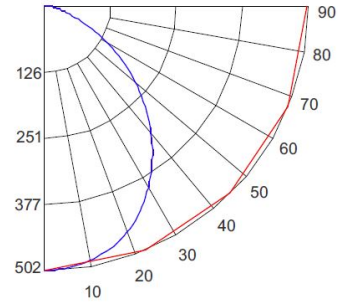

PHOTOMETRIC REPORT

Product #: EL41730
 Wattage/Lumens: 13.5W/ 1110 lm
 Luminaire LPW: 82 Lm/W

CANDLE POWER SUMMARY

Degrees Vertical	0°
0	502
5	499
15	478
25	431
35	357
45	270
55	177
65	91
75	29
85	5
90	0