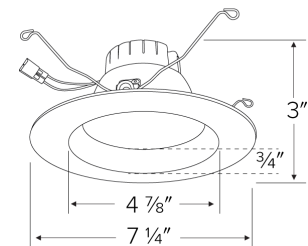

Dimensions