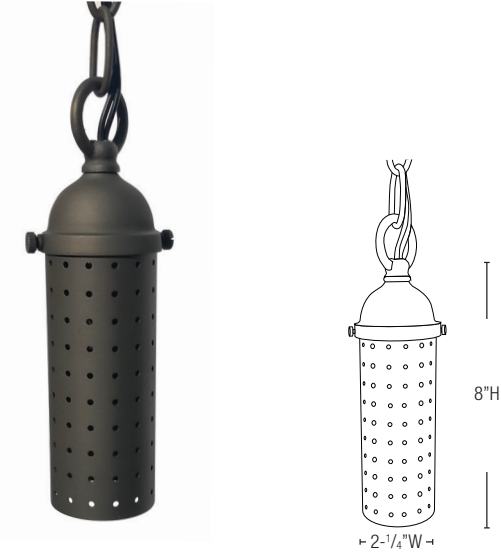

## STARLIGHTER

### H-108B

#### KEY FEATURES

- SOLID BRASS
- 3 FT CHAIN INCLUDED
- NATURAL BRONZE FINISH GUARANTEED NOT TO CHIP, FLAKE OR PEEL
- DIMMABLE\*
- HIGH TEMPERATURE SOCKET
- FIELD REPLACEABLE LED

#### PRODUCT SPECIFICATION

MATERIAL	SOLID BRASS
SOCKET	BI PIN
LAMP	MR16/T3
MAX LAMP	35W
VOLTAGE	12V AC/DC
PROJECTION	UP TO 40 FT
CHAIN/LEAD	3 FT