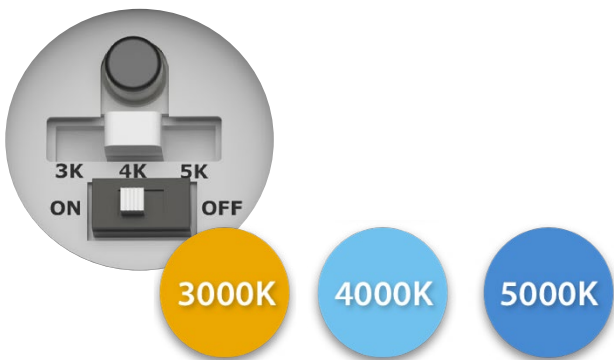

RAB®

FIELD
ADJUSTABLE

Full cutoff, field adjustable and priced right. SLIM17 ultra-economy wall packs.

Field-adjustable control.

The SLIM17 comes with a field-adjustable CCT switch that's easily accessed on the side of the fixture and allows you to choose between 3000, 4000 and 5000K.

On when you need them, off when you don't.

All models come standard with an integrated, selectable, on/off photocell that can automatically control when the wall packs turn on for even greater energy savings.

40W
60W

LARGE

100W
120W
150W

Plenty of options.

These larger SLIM17s come in two sizes and are available in five different wattages: 40, 60, 100, 120 and 150W.

The proof is in the performance.

Tight budgets don't mean having to sacrifice on performance. The SLIM17 delivers 80+ CRI and a high efficacy of up to 145 lm/W, all with 0-10V dimming. Its diffuse, uniform output comes without the flickering or humming often found in ultra-economy lighting.