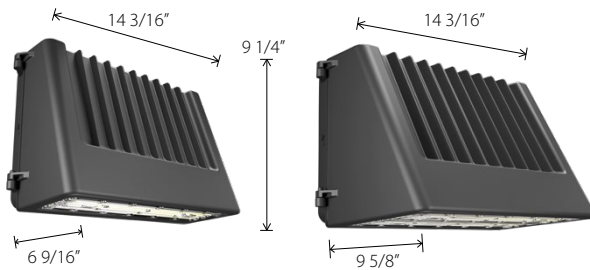

FIELD ADJ.

100,000 HOUR
LED LIFESPAN

SELECTABLE
PHOTOCELL

EASY INSTALL

IP65
RATING

5-YEAR, LIMITED
WARRANTY

RAB's warranty is subject to all
terms and conditions found at
rablighting.com/warranty

MEDIUM

40W
60W

LARGE

100W
120W
150W

Plenty of options.

These larger SLIM17s come in two sizes and are available in five different wattages: 40, 60, 100, 120 and 150W.