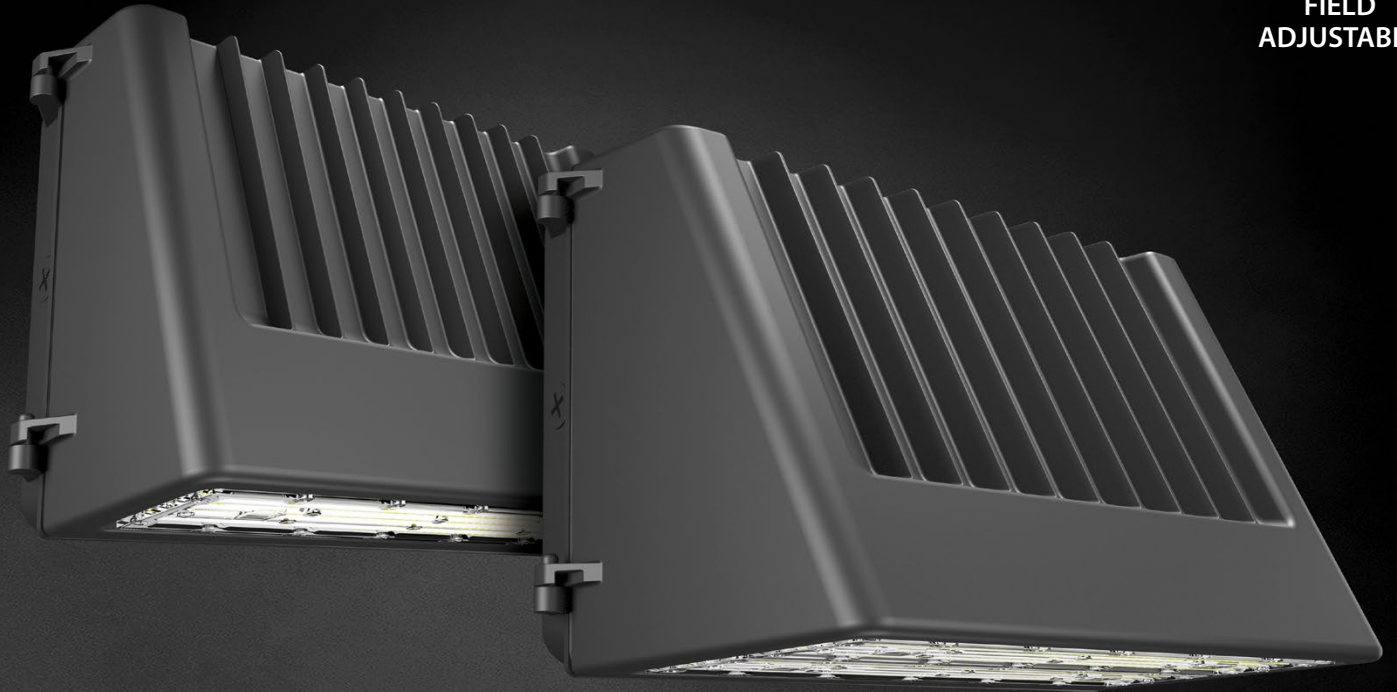

RAB®

FIELD
ADJUSTABLE

Full cutoff, field adjustable and priced right. SLIM17 ultra-economy wall packs.

Field-adjustable control.

The SLIM17 comes with a field-adjustable CCT switch that's easily accessed on the side of the fixture and allows you to choose between 3000, 4000 and 5000K.

On when you need them, off when you don't.

All models come standard with an integrated, selectable, on/off photocell that can automatically control when the wall packs turn on for even greater energy savings.

40W
60W

LARGE

100W
120W
150W

Plenty of options.

These larger SLIM17s come in two sizes and are available in five different wattages: 40, 60, 100, 120 and 150W.

The proof is in the performance.

Tight budgets don't mean having to sacrifice on performance. The SLIM17 delivers 80+ CRI and a high efficacy of up to 145 lm/W, all with 0-10V dimming. Its diffuse, uniform output comes without the flickering or humming often found in ultra-economy lighting.

All models are full
cutoff wall packs
that are Dark Sky
friendly.

Easy installation.

Hinged wiring access and conduit entries on the back, sides, top and bottom make installation a snap.

Ordering Matrix

WALLPACK FULL CUTOFF