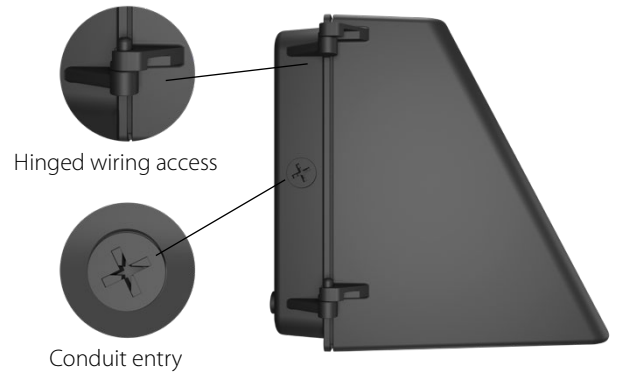

RAB®

FIELD
ADJUSTABLE

Full cutoff, field adjustable and priced right. SLIM17 ultra-economy wall packs.

Field-adjustable control.

The SLIM17 comes with a field-adjustable CCT switch that's easily accessed on the side of the fixture and allows you to choose between 3000, 4000 and 5000K.

40W
60W

LARGE

100W
120W
150W

Plenty of options.

These larger SLIM17s come in two sizes and are available in five different wattages: 40, 60, 100, 120 and 150W.

The proof is in the performance.

Tight budgets don't mean having to sacrifice on performance. The SLIM17 delivers 80+ CRI and a high efficacy of up to 145 lm/W, all with 0-10V dimming. Its diffuse, uniform output comes without the flickering or humming often found in ultra-economy lighting.

All models are full
cutoff wall packs
that are Dark Sky
friendly.

Easy installation.

Hinged wiring access and conduit entries on the back, sides, top and bottom make installation a snap.

Ordering Matrix

WALLPACK FULL CUTOFF