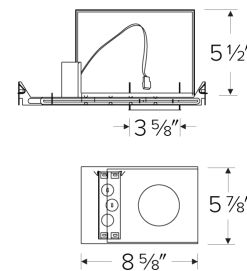

3" MAX. Adjustability IC Airtight New Construction Housing

Features

- IC Airtight for direct contact with insulation
- 120V Quick Connect for easy module installation
- Integrated collar allows for use with 5/8" thick to 1 1/2" thick ceilings
- Limited 5 year warranty

Specifications

Voltage	120V
Dimmable	Triac/ELV

Dimensions

Technical Details

Construction:

- IC rated for direct contact with insulation, for use in IC or non-IC conditions.
- Housing adjusts in frame to accommodate up to 1 1/2" ceiling thickness.
- Airtight housing with gasket to restrict airflow in accordance with ASTM E-283 air-tight requirements.
- Steel housing for greater heat dissipation. Stamped galvanized steel frame.

Installation: Designed for ceiling plenums where 2x6 joists or taller joists are used. High strength swivel hanger bars can easily be nailed to joists. Maximum hole cutout is 3 5/8". Suitable for T-grid and drop ceiling applications. See installation sheet for detailed information.

Junction Box: Positioned to accommodate straight conduit runs. Seven 1/2" trade size conduit knockouts, four 3/4" knockouts with pry-out knockout slots. 4 Romex pryouts with strain relief.

Hanger Bars: Pre-installed swivel hanger bars with TrueNail facilitate easy installation in regular lumber, engineered lumber, and laminated beams. Integral T-bar slots for easy installation in T-bars. Spans up to 24" and can be repositioned 90°. Score lines allow for tool-free hanger bar size reduction. Integral leveling flange allows for single-person installation while aligning the housings with the joists.