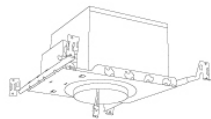

4" ICA Maximum
Adjustability Housing
New Construction

CAT NO.	SPECIFICATIONS
EL485ICA	Maximum Adjustability