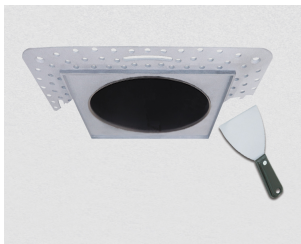

# 4" Square Flush Mount Trim Adaptor

For 4" Pex™ Square Trims

## Features

- 4" Square extra thin spackle frame for easy mounting.
- Designed to seamlessly flush trims to ceiling.
- Compatible 4" Pex™ Square trims: **ELK4216**, **ELK4218**, **ELK4227**, **ELK4229** Series Only.

## Technical Details

**Construction:** Extra thin spackle frame.

**Installation:** Easy mudding.

**Compatible Trims:** Compatible with 4" Pex Trims.

**Lamp:** Koto™ LED Module.