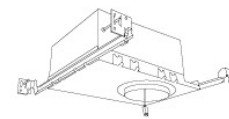

## 4" Koto™ Dedicated LED ICA Housings

**4" ICA Maximum Adjustability Housing**  
**New Construction**

CAT NO.	SPECIFICATIONS
EL485ICA	Maximum Adjustability

**4" ICA Housing**  
**New Construction**

CAT NO.	SPECIFICATIONS
EL490ICA	14W, 120/277V
EL490ICA-EM5	Emergency Battery Back-up (90 minutes)