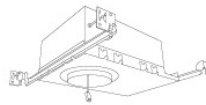

4" Shallow Maximum Adjustability ICA Housing
1000 lm (14.7W) w/ELK19 Series Module
1200 lm (14.7W) w/ELK21 Series Module
New Construction

CAT NO.	SPECIFICATIONS
E4LK98ICA	120V, Triac/ELV
E4LK99ICAD	120/277V, 0-10V/Triac/ELV