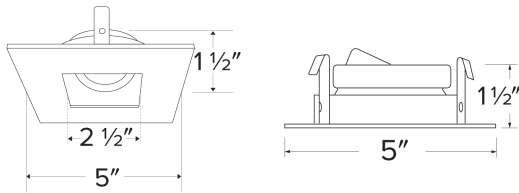

Technical Details

Construction: Diecast aluminum with a powder coated finish.

Installation: Twist-lock design allows for easy mounting onto the Koto™ LED Module.

Lamp: Koto™ LED Module.