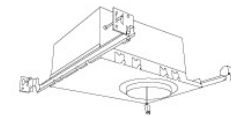

4" R-60 Spray Foam Insulation Housing
New Construction

CAT NO.	SPECIFICATIONS
EL490AJICA	Maximum Adjustability, For use in R60 or Chicago plenum applications