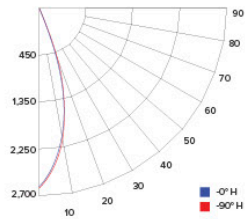

PHOTOMETRIC REPORT

Product #: ELK1135
Wattage / Lumens: 10.3W / 1112.9 lm
Luminaire LPW: 108 lm/W