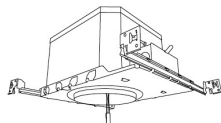

2-Hour Shallow Fire Rated 6" ICA Housing
New Construction

CAT NO.	SPECIFICATIONS
EL75FICAS	6 3/16" Height