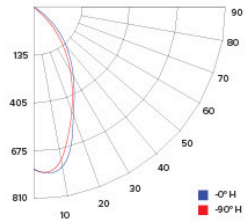

Photometric Report

Koto™ LED Module

PHOTOMETRIC REPORT

Product #: ELK09SD
Wattage / Lumens: 10.9W / 605.1 lm
Luminaire LPW: 55.5 lm/W