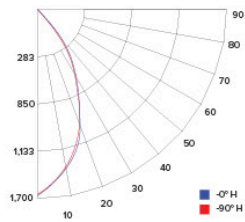

PHOTOMETRIC REPORT

Product #: ELK1130
Wattage / Lumens: 10W / 971.7 lm
Luminaire LPW: 97 lm/W