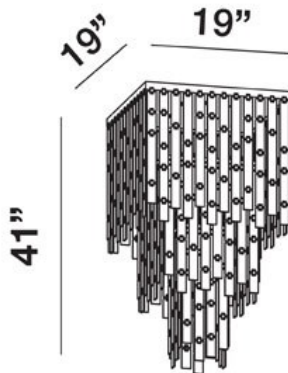

SENSATION, 19" CEILING MOUNT

PRODUCT DETAILS

No.	:	19445-014
Product Color	:	CHROME
Shade / Accent Colour	:	SMOKED MIRRORRED GLASS
Length	:	19"
Width	:	19"
Height	:	41"
Weight	:	34.3lbs

LIGHT SOURCE DETAILS

ITEM NO.	FINISH	SHADE
19445-014	CHROME	SMOKED MIRRORRED GLASS

TECHNICAL DETAILS

Adjustable Lamp Head	:	No
Approval	:	

PROJECT INFORMATION

Job Name: Date: Type:

Comments: