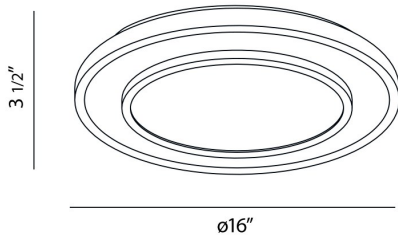

### PRODUCT DETAILS

No.	:	19587-011
Product Color	:	SILVER
Shade / Accent Colour	:	WHITE
Diameter	:	16"
Height	:	3.5"
Weight	:	2.5lbs

### LIGHT SOURCE DETAILS

Number of Bulbs	:	1
Light Source	:	Fluorescent
Light Source Type	:	T5CIRCLINE
Input Voltage	:	120V
Socket Type	:	G10Q
Wattage	:	32W
Total Wattage	:	32W
Kelvin	:	4000K
Bulb Included	:	Yes
Dimmable	:	No

### TECHNICAL DETAILS

Canopy / Backplate Height	:	12"
Canopy / Backplate Dia.	:	14"
Adjustable Lamp Head	:	No
Approval	:	