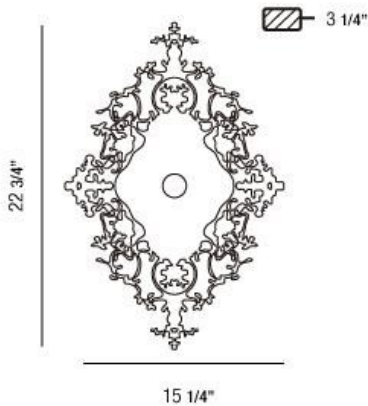

## ROYAL, 1-LIGHT WALL MOUNT

### PRODUCT DETAILS

No.	:	22982-018
Product Color	:	WHITE
Width	:	15.25"
Height	:	22.75"
Ext	:	3.25"
Weight	:	3.6lbs

### TECHNICAL DETAILS

Canopy / Backplate Height	:	0.75"
Canopy / Backplate Dia.	:	4.625"
Adjustable Lamp Head	:	No
Approval	:	