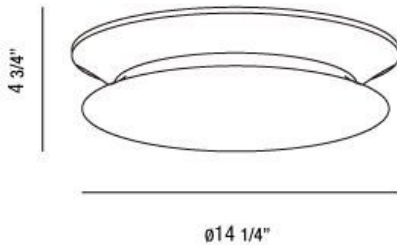

CROWN, 15" CEILING MOUNT

PRODUCT DETAILS

No.	:	23023-017
Product Color	:	CHROME
Shade / Accent Colour	:	OPAL WHITE
Diameter	:	14.25"
Height	:	4.75"
Weight	:	6.6lbs

LIGHT SOURCE DETAILS

Number of Bulbs	:	1
Light Source	:	Fluorescent
Light Source Type	:	T5CIRCLINE
Input Voltage	:	120V
Socket Type	:	G10Q
Wattage	:	22W
Total Wattage	:	22W
Bulb Included	:	Yes
Dimmable	:	No

OPTIONS AVAILABLE

ITEM NO.	FINISH	SHADE
23023-017	CHROME	OPAL WHITE

TECHNICAL DETAILS

Canopy / Backplate Height	:	1.5"
Canopy / Backplate Dia.	:	10"
Adjustable Lamp Head	:	No
Location	:	DRY
Approval	:	

PROJECT INFORMATION