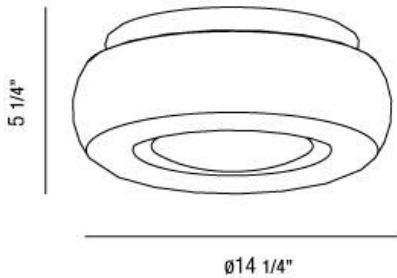

DISK, 15" CEILING MOUNT

PRODUCT DETAILS

No.	:	23025-011
Product Color	:	WHITE
Shade / Accent Colour	:	WHITE
Diameter	:	14.25"
Height	:	5.25"
Weight	:	5lbs

LIGHT SOURCE DETAILS

Number of Bulbs	:	1
Light Source	:	Fluorescent
Light Source Type	:	T5CIRCLINE
Input Voltage	:	120V
Socket Type	:	2GX13
Wattage	:	22W
Total Wattage	:	22W
Bulb Included	:	Yes
Dimmable	:	No

OPTIONS AVAILABLE

ITEM NO.	FINISH	SHADE
23025-011	WHITE	WHITE

TECHNICAL DETAILS

Canopy / Backplate Height	:	1.25"
Canopy / Backplate Dia.	:	12.5"
Adjustable Lamp Head	:	No
Approval	:	

PROJECT INFORMATION

 Job Name: Date: Type: