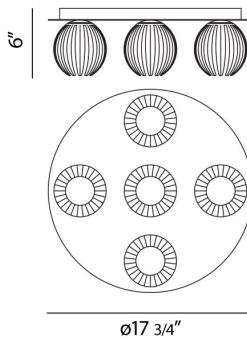

COSMO, 18" CEILING MOUNT

PRODUCT DETAILS

No.	:	23206-014
Product Color	:	CHROME
Shade / Accent Colour	:	AMBER
Diameter	:	17.75"
Height	:	6"

LIGHT SOURCE DETAILS

Number of Bulbs	:	5
Light Source	:	Halogen
Light Source Type	:	G9
Input Voltage	:	120V
Bulb Voltage	:	120V
Socket Type	:	G9
Wattage	:	40W
Total Wattage	:	200W
Bulb Included	:	Yes
Dimmable	:	Yes

OPTIONS AVAILABLE

ITEM NO.	FINISH	SHADE
23206-014	CHROME	AMBER

TECHNICAL DETAILS

Adjustable Lamp Head	:	No
Approval	:	

PROJECT INFORMATION

 Job Name: Date: Type:

 Comments: