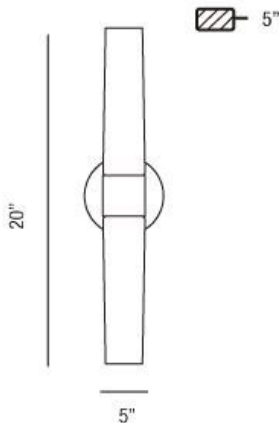

VESPER, WALL MOUNT

PRODUCT DETAILS

No.	:	23274-013
Product Color	:	CHROME
Product Material	:	METAL
Shade / Accent Colour	:	FROSTED
Shade / Accent Material	:	GLASS
Width	:	5"
Height	:	20"
Ext	:	5"
Weight	:	3.1lbs

OPTIONS AVAILABLE

ITEM NO.	FINISH	SHADE
23274-013	CHROME	FROSTED
23274-020	BRUSHED NICKEL	FROSTED

TECHNICAL DETAILS

Light Direction	:	Up and Down
Canopy / Backplate Height	:	0.68"
Canopy / Backplate Dia.	:	4.75"
Adjustable Lamp Head	:	No
Mounting	:	Up or Down
Approval	:	