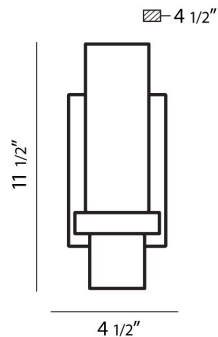

PILLAR, WALL MOUNT

PRODUCT DETAILS

No.	:	23277-014
Product Color	:	OIL RUBBED BRONZE
Product Material	:	METAL
Shade / Accent Colour	:	OPAL WHITE
Shade / Accent Material	:	GLASS
Width	:	4.5"
Height	:	11.5"
Ext	:	4.5"
Weight	:	2.6lbs

OPTIONS AVAILABLE

ITEM NO.	FINISH	SHADE
23277-014	OIL RUBBED BRONZE	OPAL WHITE
23277-021	BRUSHED NICKEL	OPAL WHITE
23277-038	CHROME	OPAL WHITE

TECHNICAL DETAILS

Light Direction	:	Up
Canopy / Backplate Length	:	7.063"
Canopy / Backplate Height	:	0.625"
Canopy / Backplate Width	:	4.5"
Adjustable Lamp Head	:	No
Mounting	:	Up
Approval	:	