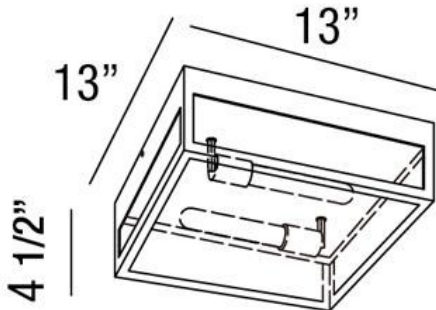

### PRODUCT DETAILS

No.	:	25604-016
Product Color	:	BRONZE
Shade / Accent Colour	:	CLEAR GLASS
Length	:	13"
Width	:	13"
Height	:	4.5"
Weight	:	7.6lbs

### TECHNICAL DETAILS

Light Direction	:	Down
Canopy / Backplate Length	:	12"
Canopy / Backplate Height	:	1"
Canopy / Backplate Width	:	12"
Adjustable Lamp Head	:	No
Location	:	WET
Approval	:	