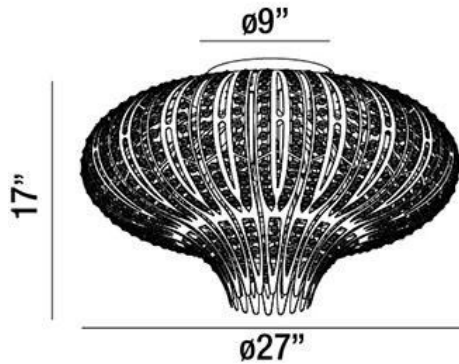

MONICA, 27" CEILING MOUNT

OPTIONS AVAILABLE

ITEM NO.	FINISH	SHADE
26329-017	CHROME	CHROME/CLEAR

PRODUCT DETAILS

No.	:	26329-017
Product Color	:	CHROME
Product Material	:	METAL
Shade / Accent Colour	:	CHROME/CLEAR
Shade / Accent Material	:	METAL/CRYSTAL
Diameter	:	27"
Height	:	17"
Weight	:	13.6lbs

TECHNICAL DETAILS

Canopy / Backplate Dia.	:	9"
Adjustable Lamp Head	:	No
Location	:	DRY
Approval	:	

PROJECT INFORMATION

Job Name: Date: Type:

Comments: