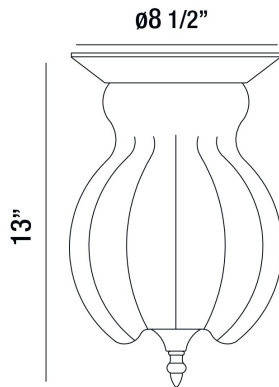

DUPONT, 9" CEILING MOUNT

PRODUCT DETAILS

No.	:	28046-011
Product Color	:	CHROME
Product Material	:	METAL
Shade / Accent Colour	:	CLEAR
Shade / Accent Material	:	TEXTURED GLASS
Diameter	:	8.5"
Height	:	13"
Weight	:	5.5lbs

LIGHT SOURCE DETAILS

Number of Bulbs	:	3
Light Source	:	Incandescent
Light Source Type	:	B10
Input Voltage	:	120V
Bulb Voltage	:	120V
Socket Type	:	E12
Wattage	:	60W
Total Wattage	:	180W
Bulb Included	:	No
Dimmable	:	Yes

OPTIONS AVAILABLE

ITEM NO.	FINISH	SHADE
28046-011	CHROME	CLEAR

TECHNICAL DETAILS

Canopy / Backplate Height	:	1.25"
Canopy / Backplate Dia.	:	8.5"
Adjustable Lamp Head	:	No
Location	:	DRY
Approval	:	

PROJECT INFORMATION