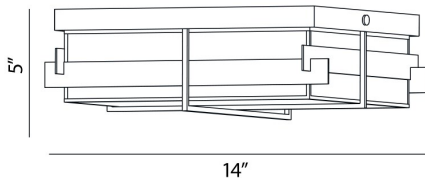

MULLER, 2-LIGHT FLUSH MOUNT

PRODUCT DETAILS

No.	:	28055-013
Product Color	:	BRONZE
Shade / Accent Colour	:	GLASS
Length	:	14"
Width	:	14"
Height	:	5"
Weight	:	6.3lbs

LIGHT SOURCE DETAILS

Number of Bulbs	:	2
Light Source	:	Incandescent
Light Source Type	:	EDISON
Input Voltage	:	120V
Bulb Voltage	:	120V
Socket Type	:	E26
Wattage	:	60W
Total Wattage	:	120W
Bulb Included	:	Yes

OPTIONS AVAILABLE

ITEM NO.	FINISH	SHADE
28055-013	BRONZE	GLASS

TECHNICAL DETAILS

Light Direction	:	Down
Canopy / Backplate Length	:	13"
Canopy / Backplate Width	:	13"
Adjustable Lamp Head	:	No
Location	:	WET
Approval	:	