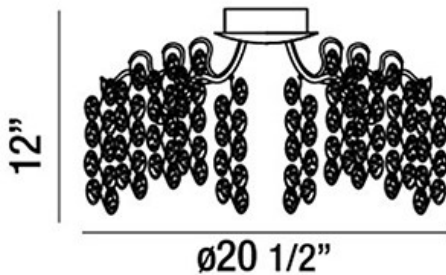

TECHNICAL DETAILS

Adjustable Lamp Head	:	No
Location	:	DRY
Approval	:	

PROJECT INFORMATION

Job Name: Date: Type:

Comments: