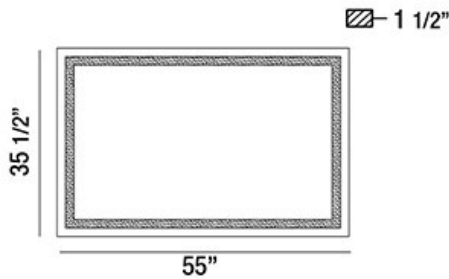

PROJECT INFORMATION

Job Name: Date: Type:

Comments: