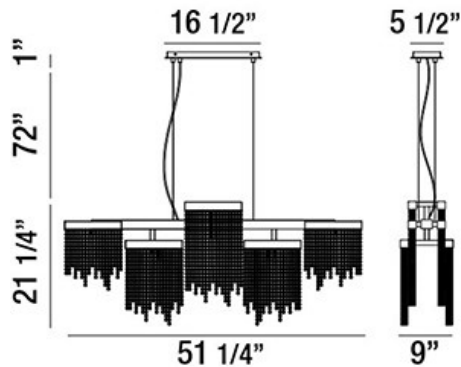

ROSSI, 51" RECTANGULAR CHANDELIER

PRODUCT DETAILS

No.	:	30005-013
Product Color	:	CHROME
Product Material	:	METAL
Shade / Accent Colour	:	CLEAR
Shade / Accent Material	:	CRYSTAL
Length	:	51.25"
Width	:	9"
Height	:	21.25"
Overall Height	:	94.25"
Weight	:	36.5lbs

LIGHT SOURCE DETAILS

Light Source Type	:	INTEGRATED LED
Input Voltage	:	120V
Bulb Voltage	:	120V
Socket Type	:	LED
Total Wattage	:	100W
Delivered Lumens	:	2905lm
Kelvin	:	3000K
CRI	:	80+
Dimmable	:	Yes

OPTIONS AVAILABLE

ITEM NO.	FINISH	SHADE
30005-013	CHROME	CLEAR

TECHNICAL DETAILS

Light Direction	:	Down
Hanging Support Type	:	AIRCRAFT CABLE
Hanging Support Length	:	72"
Canopy / Backplate Length	:	16.5"
Canopy / Backplate Height	:	1"
Canopy / Backplate Width	:	5.5"
Adjustable Lamp Head	:	No
Location	:	DRY
Approval	:	