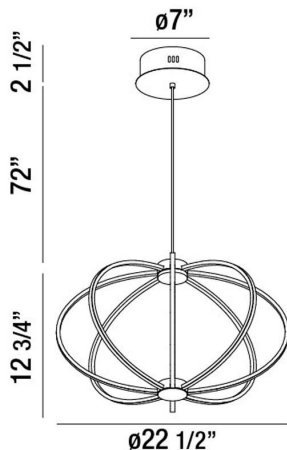

LEGGERO, 23" ROUND PENDANT

PRODUCT DETAILS

No.	:	30035-034
Product Color	:	BLACK
Product Material	:	ALUMINUM
Shade / Accent Colour	:	FROSTED/BLACK
Shade / Accent Material	:	ACRYLIC/ALUMINUM
Diameter	:	22.5"
Height	:	12.75"
Overall Height	:	87.25"
Weight	:	3.7lbs

ITEM NO.	FINISH	SHADE
30035-010	GOLD	FROSTED/GOLD
30035-027	WHITE	FROSTED/WHITE
30035-034	BLACK	FROSTED/BLACK

TECHNICAL DETAILS

Light Direction	:	Down
Hanging Support Type	:	AIRCRAFT CABLE
Hanging Support Length	:	72"
Canopy / Backplate Height	:	2.5"
Canopy / Backplate Dia.	:	7"
Adjustable Lamp Head	:	No
Location	:	DRY
Approval	:	