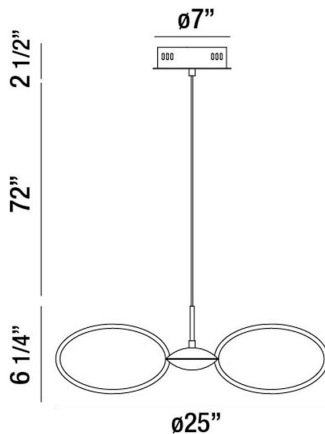

TELA, 25" ROUND PENDANT

PRODUCT DETAILS

No.	:	30039-025
Product Color	:	WHITE
Product Material	:	ALUMINUM
Shade / Accent Colour	:	FROSTED/WHITE
Shade / Accent Material	:	ACRYLIC/ALUMINUM
Diameter	:	25"
Height	:	6.25"
Overall Height	:	80.75"
Weight	:	4.8lbs

LIGHT SOURCE DETAILS

Light Source Type	:	INTEGRATED LED
Input Voltage	:	120V
Bulb Voltage	:	120V
Socket Type	:	LED
Total Wattage	:	45W
Delivered Lumens	:	2500lm
Kelvin	:	3000K
CRI	:	80+
Dimmable	:	Yes

OPTIONS AVAILABLE

ITEM NO. 30039-025	FINISH WHITE	SHADE FROSTED/WHITE
------------------------------	------------------------	-------------------------------

TECHNICAL DETAILS

Light Direction	:	Down
Hanging Support Type	:	AIRCRAFT CABLE
Hanging Support Length	:	72"
Canopy / Backplate Height	:	2.5"
Canopy / Backplate Dia.	:	7"
Adjustable Lamp Head	:	No
Location	:	DRY
Approval	:	