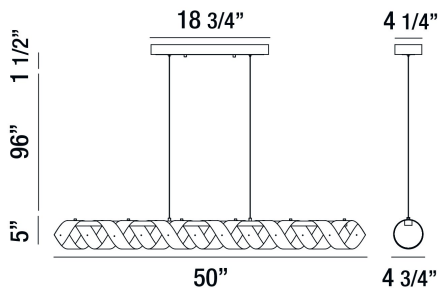

BANDERIA, 50" LINEAR CHANDELIER

PRODUCT DETAILS

No.	:	30083-011
Product Color	:	BRONZE
Product Material	:	METAL
Shade / Accent Colour	:	BRONZE/GOLD
Shade / Accent Material	:	METAL RIBBONS
Length	:	50"
Width	:	4.75"
Height	:	5"
Overall Height	:	102.5"
Weight	:	8lbs

ITEM NO.	FINISH	SHADE
30083-011	BRONZE	BRONZE/GOLD

TECHNICAL DETAILS

Light Direction	:	Down
Hanging Support Type	:	AIRCRAFT CABLE
Hanging Support Length	:	96"
Canopy / Backplate Length	:	18.75"
Canopy / Backplate Height	:	1.5"
Canopy / Backplate Width	:	4.25"
Adjustable Lamp Head	:	No
Approval	:	