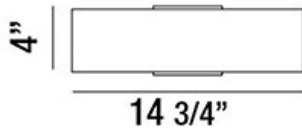

TECHNICAL DETAILS

Light Direction	:	Up and Down
Canopy / Backplate Length	:	13.5"
Canopy / Backplate Height	:	2.5"
Canopy / Backplate Width	:	1.25"
Adjustable Lamp Head	:	No
Mounting	:	Up or Down
Location	:	DAMP
Approval	:	

2 3/4"