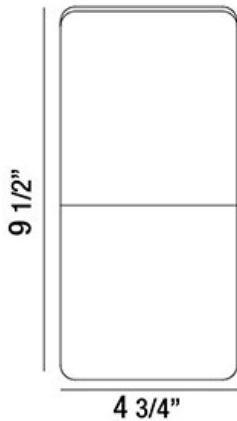

DELROY, WALL MOUNT

PRODUCT DETAILS

No.	:	30146-013
Product Color	:	ALUMINUM
Product Material	:	METAL
Width	:	4.75"
Height	:	9.5"
Ext	:	5.5"
Weight	:	1.8lbs

LIGHT SOURCE DETAILS

Light Source Type	:	INTEGRATED LED
Input Voltage	:	120V
Bulb Voltage	:	120V
Total Wattage	:	5W
Initial Lumens	:	390lm
Kelvin	:	3000K
CRI	:	80+
Dimmable	:	Yes

OPTIONS AVAILABLE

ITEM NO.	FINISH	SHADE
30146-013	ALUMINUM	 5 1/2"

TECHNICAL DETAILS

Canopy / Backplate Length	:	4.5"
Canopy / Backplate Height	:	1.25"
Canopy / Backplate Width	:	4.5"
Adjustable Lamp Head	:	No
Mounting	:	Up or Down
Location	:	DRY
Approval	:	