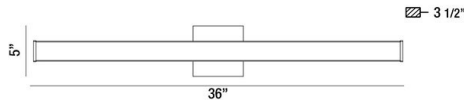

KELVIN, WALL MOUNT

PRODUCT DETAILS

No.	:	30192-010
Product Color	:	ALUMINUM
Product Material	:	METAL
Shade / Accent Colour	:	WHITE
Shade / Accent Material	:	ACRYLIC
Width	:	36"
Height	:	5"
Ext	:	3.5"
Weight	:	3.2lbs

LIGHT SOURCE DETAILS

Light Source Type	:	INTEGRATED LED
Input Voltage	:	120V
Bulb Voltage	:	120V
Total Wattage	:	16W
Delivered Lumens	:	1800lm
Kelvin	:	3000K
CRI	:	80+
Dimmable	:	Yes

OPTIONS AVAILABLE

ITEM NO.	FINISH	SHADE
30192-010	ALUMINUM	WHITE

TECHNICAL DETAILS

Light Direction	:	Up and Down
Canopy / Backplate Length	:	4.31"
Canopy / Backplate Height	:	1.25"
Canopy / Backplate Width	:	4.31"
Adjustable Lamp Head	:	No
Mounting	:	Up or Down
Location	:	DRY
Approval	:	