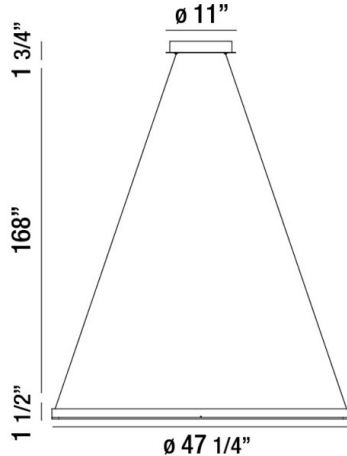

SPUNTO, 47" ROUND CHANDELIER

PRODUCT DETAILS

No.	:	31472-012
Product Color	:	SILVER
Product Material	:	METAL
Shade / Accent Colour	:	OPAL WHITE
Shade / Accent Material	:	ACRYLIC
Diameter	:	47.25"
Height	:	1.5"
Overall Height	:	171.25"
Weight	:	16lbs

ITEM NO.	FINISH	SHADE
31472-012	SILVER	OPAL WHITE
31472-021	MATTE BLACK	OPAL WHITE

TECHNICAL DETAILS

Light Direction	:	Down
Hanging Support Type	:	AIRCRAFT CABLE
Hanging Support Length	:	168"
Canopy / Backplate Height	:	1.75"
Canopy / Backplate Dia.	:	11"
Adjustable Lamp Head	:	No
Location	:	DRY
Approval	:	